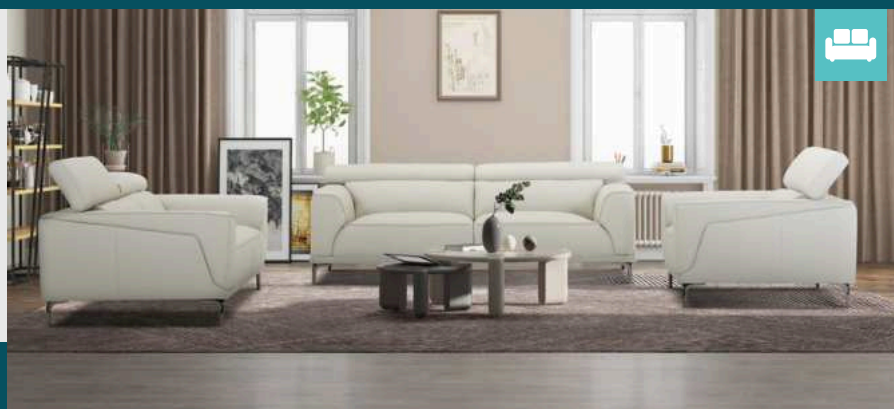

THE **PARK LANE** LOUNGE SUITE

100% GENUINE LEATHER
3 PIECE LOUNGE SUITE
ADJUSTABLE HEADRESTS

AVAILABLE IN:
BEIGE | DARK GREY | OYSTER | WHITE
ACCESSORIES NOT INCLUDED

NOW **R66 999** WAS R82 799 SAVE R15 800