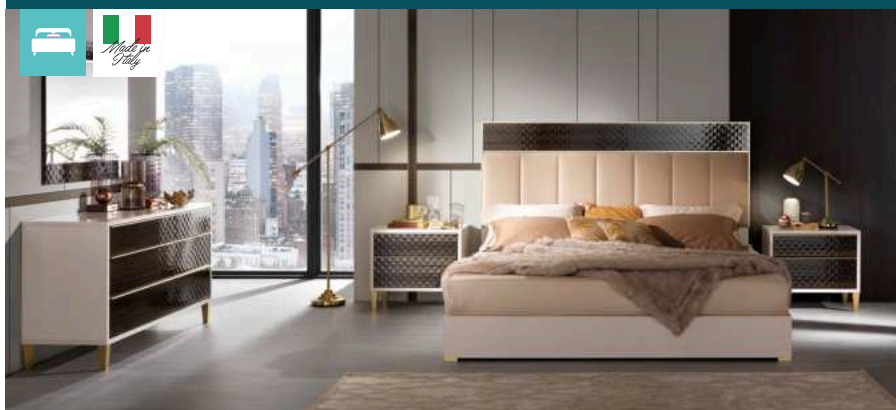

25% OFF SEALY MATTRESSES AND BASES

THE CHRISTINE BEDROOM SUITE

4 PIECE QXL BEDROOM SUITE

**ALSO AVAILABLE IN:
KXL R31 999**

ACCESSORIES NOT INCLUDED

NOW **R29 999** WAS R47 999 SAVE R18 000

THE GEMMA BEDROOM SUITE