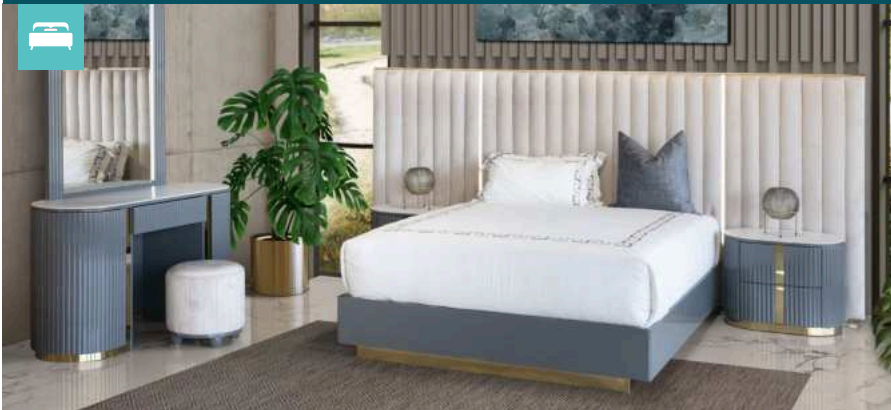

NOW **R39 599** WAS R48 597 SAVE R8 998

THE MIRAYA BEDROOM SUITE

3 PIECE (QXL) BEDROOM SUITE

OPTIONAL EXTRA:

MIRAYA DRESSING TABLE, MIRROR
+ STOOL R 27 999

ALSO AVAILABLE IN: KXL R48 499

ACCESSORIES NOT INCLUDED