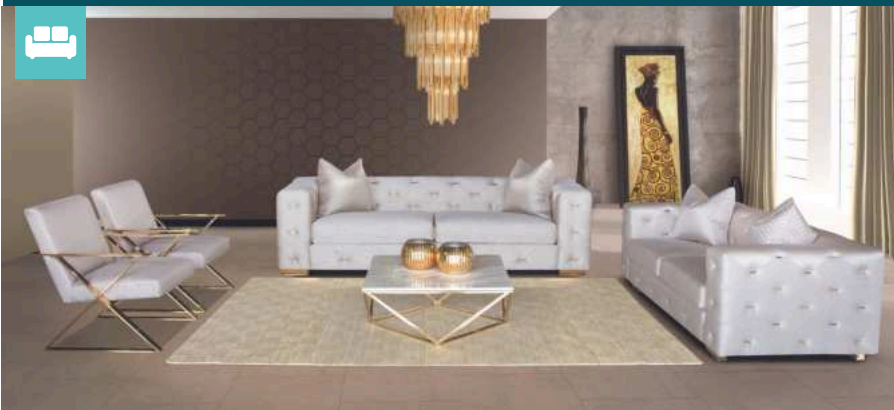

THE LAYLA LOUNGE SUITE

4 PIECE LOUNGE SUITE

AVAILABLE IN:
CHAMPAGNE | SILVER
ACCESSORIES NOT INCLUDED

NOW **R65 999** WAS R82 499 SAVE R16 500

LAYBYE'S ACCEPTED OVER 3 MONTHS