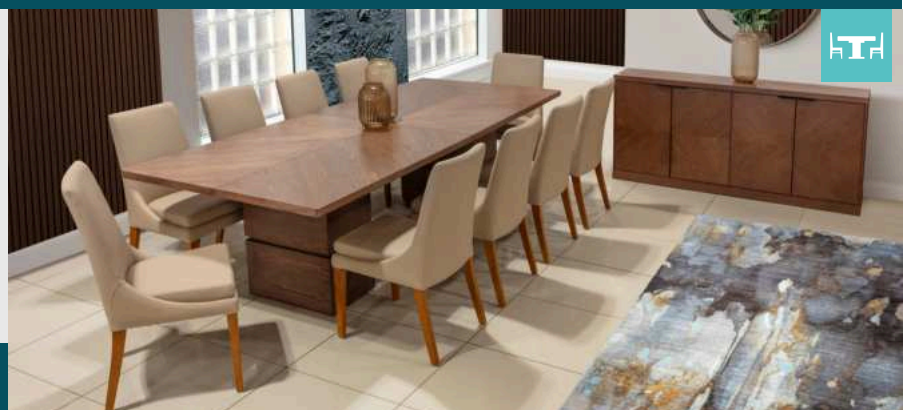

THE BELLA DINING ROOM SUITE

11 PIECE DINING ROOM SUITE
OPTIONAL EXTRA:
BELLA SIDEBOARD **R 12 999**
ACCESSORIES NOT INCLUDED

NOW **R46 999**

WAS R60 489 SAVE R13 490

25% OFF SEALY MATTRESSES AND BASES