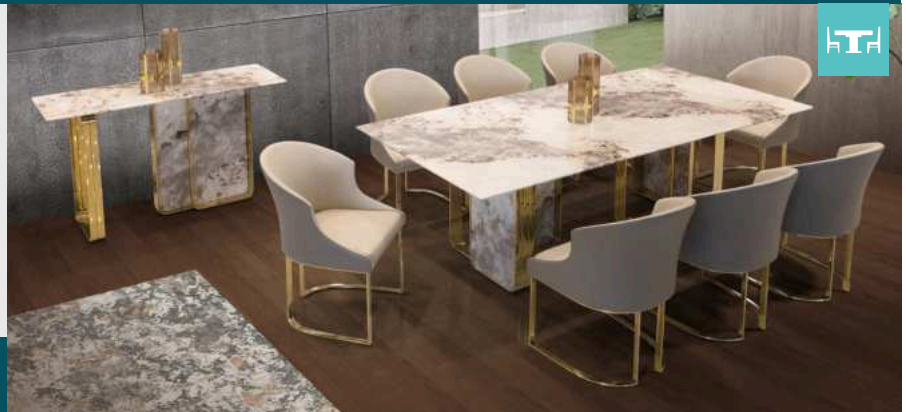

THE LEONARDO DINING ROOM SUITE

9 PIECE DINING ROOM SUITE

OPTIONAL EXTRA:
LEONARDO CONSOLE **R 13 599**
ACCESSORIES NOT INCLUDED

NOW **R51 999**

WAS R64 791 SAVE R12 792