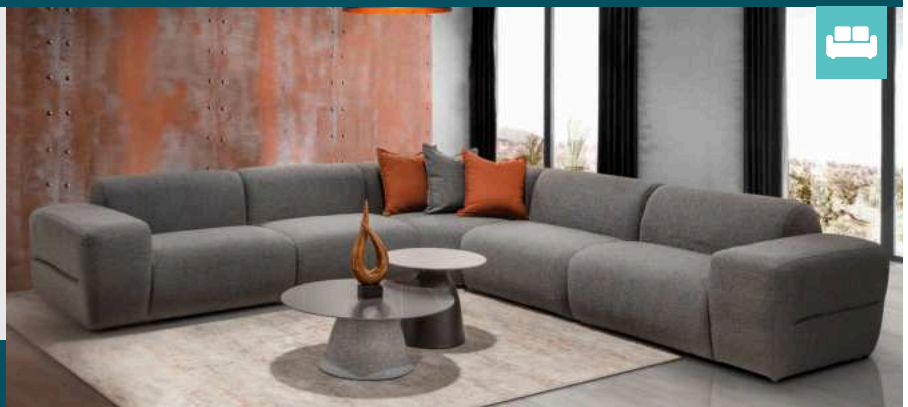

NOW **R39 999**

WAS R50 999 **SAVE R11 000**