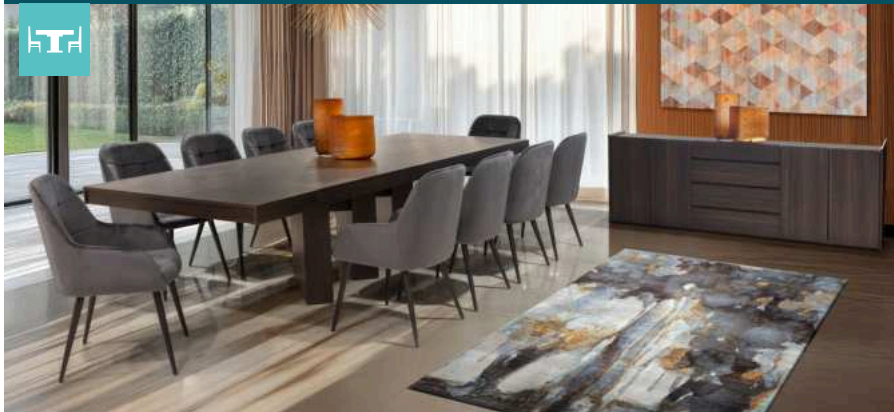

THE UNICO DINING ROOM SUITE

11 PIECE DINING ROOM SUITE

OPTIONAL EXTRA:
UNICO SIDEBOARD **R 17 999**
ACCESSORIES NOT INCLUDED

NOW **R64 999**

WAS R82 999 SAVE R17 990

BAR STOOL COLLECTION

THE BLAZE BAR STOOL

NOW **R2 499** SAVE R400

THE KESTREL BAR STOOL

NOW **R2 499** SAVE R900

THE FEN BAR STOOL

NOW **R2 799** SAVE R700

THE SEATON BAR STOOL

NOW **R2 799** SAVE R700

THE FALCON BAR STOOL

NOW **R3 599** SAVE R800

25% OFF SIMMONS MATTRESSES AND BASES