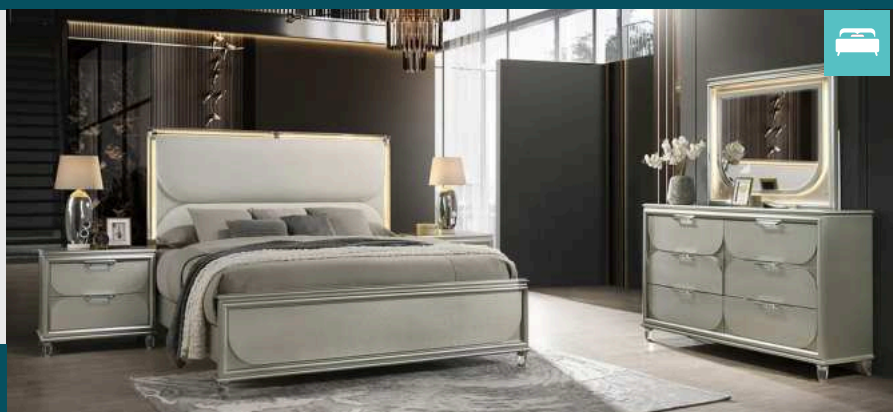

NOW **R29 999** WAS R36 999 SAVE R7 000