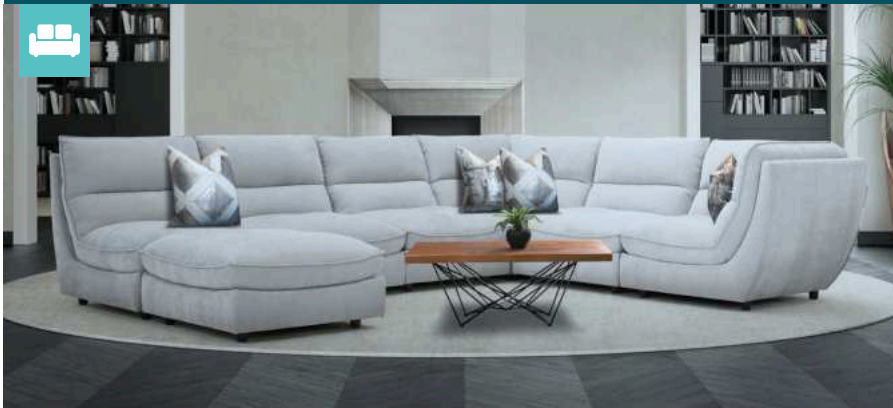

NOW **R23 999**

WAS R29 999 **SAVE R6 000**

THE **ROMA** LOUNGE SUITE

4 PIECE LOUNGE SUITE

AVAILABLE IN:
BLUE | LIGHT GREY | DARK GREY
ACCESSORIES NOT INCLUDED

NOW **R29 999**

WAS R36 999 **SAVE R7 000**

THE **CHAGALL** LOUNGE SUITE