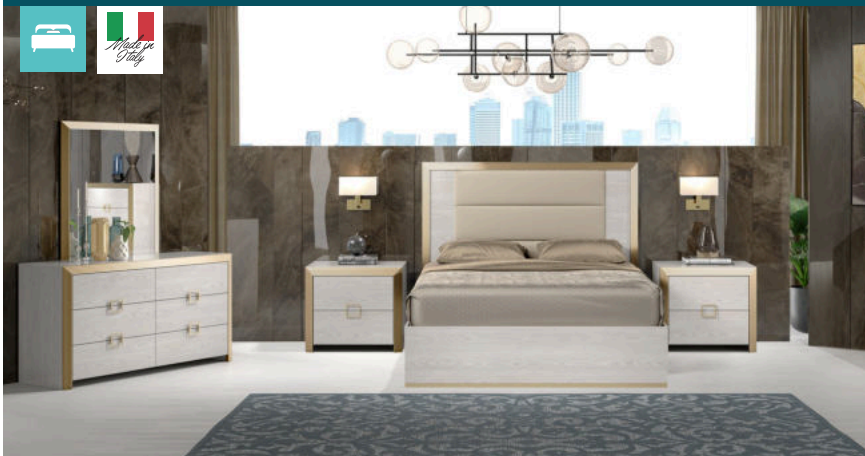

THE YVONNE BEDROOM SUITE

4 PIECE (QXL) BEDROOM SUITE
ALSO AVAILABLE IN KXL - R37 999
ACCESSORIES NOT INCLUDED

NOW **R35 999** WAS R44 999 SAVE R9 000

THE MAISON BEDROOM SUITE

3 PIECE BEDROOM SUITE

OPTIONAL EXTRA:
MAISON DRESSING TABLE - R6 999
MAISON MIRROR - R2 199