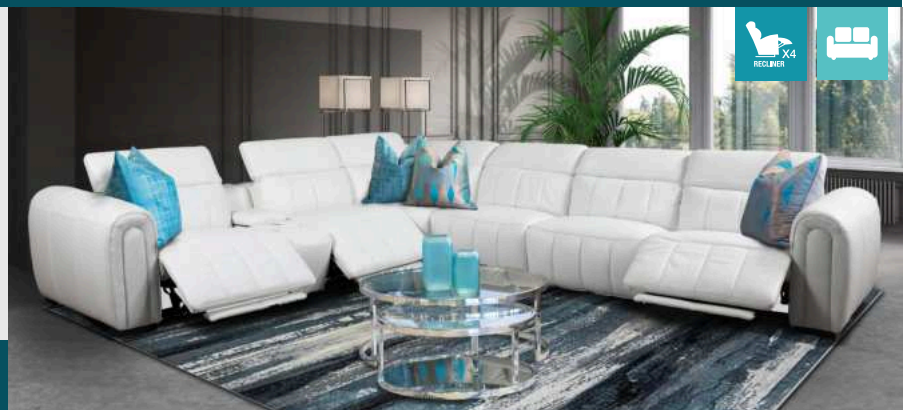

AVAILABLE IN:

BEIGE | LIGHT GREY
ACCESSORIES NOT INCLUDED

NOW **R131 999** WAS R164 999 SAVE R33 000

THE FABIAN LOUNGE SUITE

100% GENUINE LEATHER
4 POWER RECLINER LOUNGE SUITE

AVAILABLE IN:

BEIGE | WHITE | GREY
ACCESSORIES NOT INCLUDED