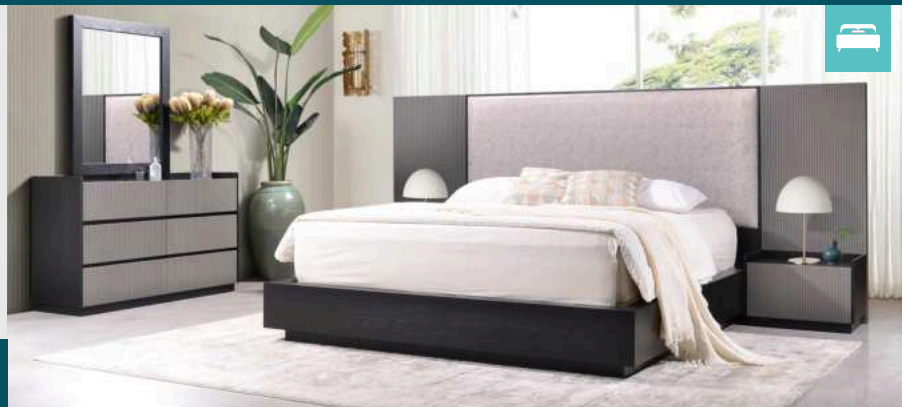

NOW **R21 999** WAS R26 999 SAVE R5 000

THE SAN MARINO BEDROOM SUITE

3 PIECE (QXL) BEDROOM SUITE

OPTIONAL EXTRA:
SAN MARINO DRESSING
TABLE + MIRROR R 13 999
ALSO AVAILABLE IN: KXL R22 999
ACCESSORIES NOT INCLUDED

NOW **R21 999** WAS R26 999 SAVE R5 000

THE SEN BEDROOM SUITE

3 PIECE (QXL) BEDROOM SUITE

OPTIONAL EXTRA:
SEN DRESSING
TABLE + MIRROR R12 999
ACCESSORIES NOT INCLUDED

NOW **R27 999** WAS R38 999 SAVE R11 000