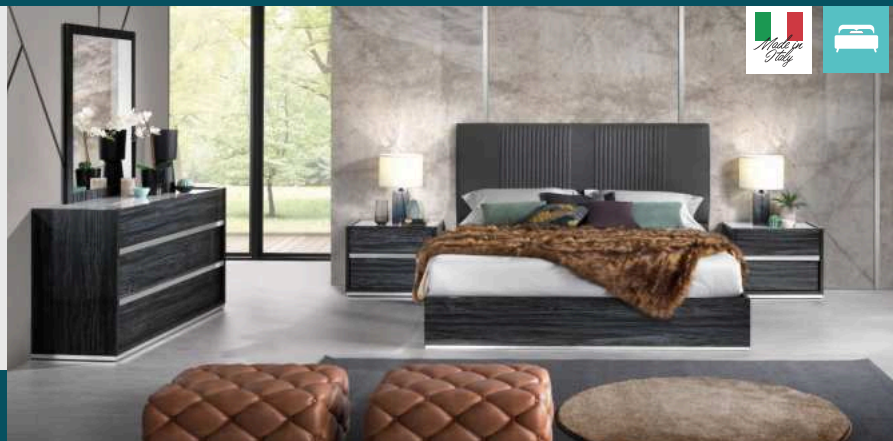

THE CHRISTINE BEDROOM SUITE

4 PIECE QXL BEDROOM SUITE

**ALSO AVAILABLE IN:
KXL R31 999**

ACCESSORIES NOT INCLUDED

NOW **R29 999** WAS R47 999 SAVE R18 000