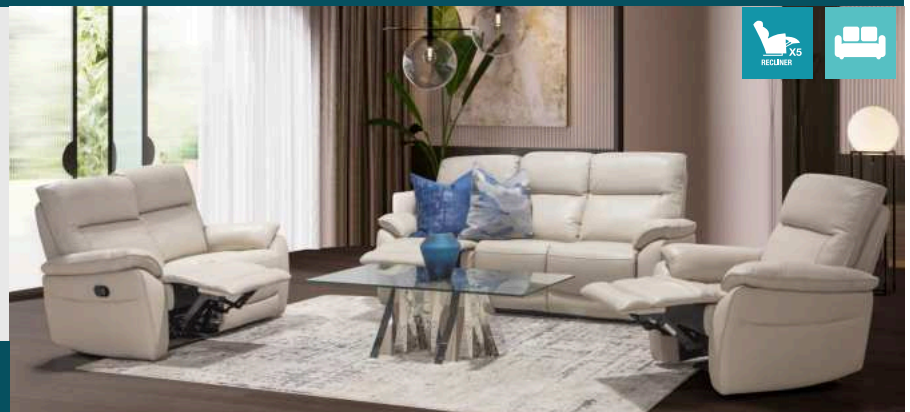

NOW **R52 999** WAS R65 999 SAVE R13 000