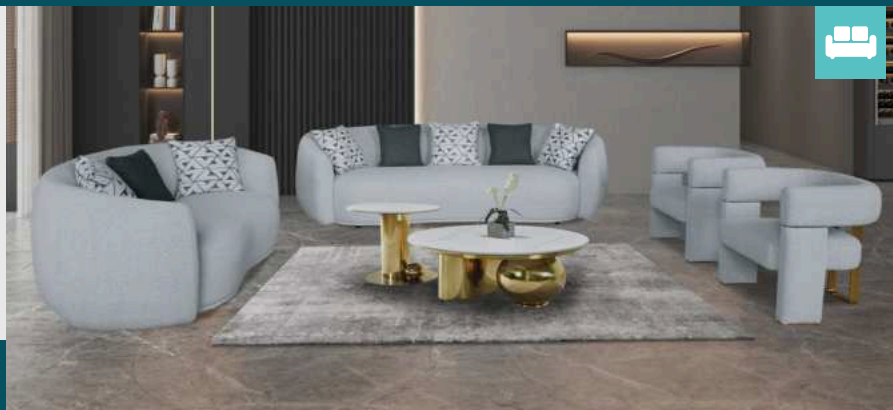

THE JOLENE LOUNGE SUITE

4 PIECE LOUNGE SUITE

AVAILABLE IN:
DARK GREY | LIGHT GREY
ACCESSORIES NOT INCLUDED

NOW **R59 999** WAS R73 999 SAVE R14 000