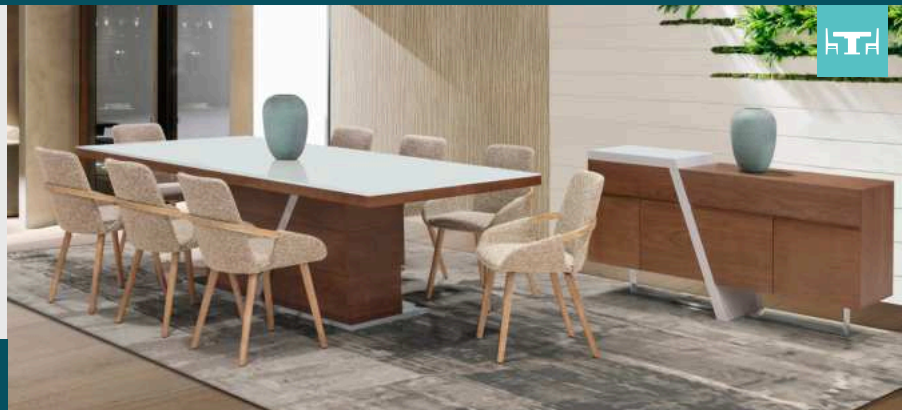

NOW **R35 999**

WAS R43 991 SAVE R7 992