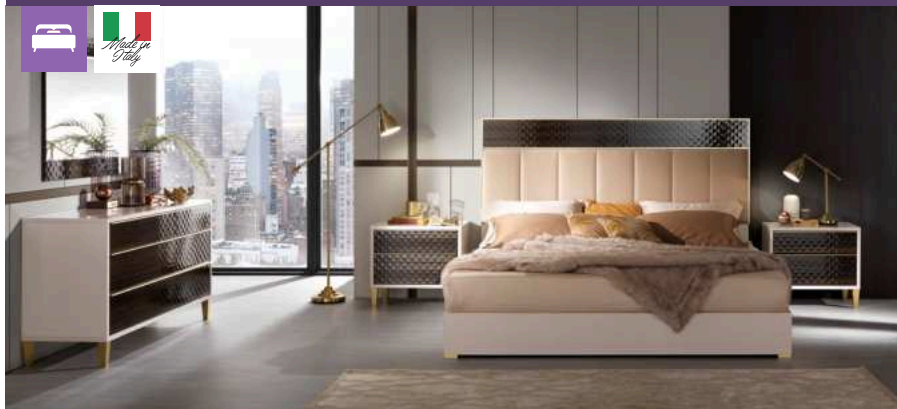

THE GEMMA BEDROOM SUITE