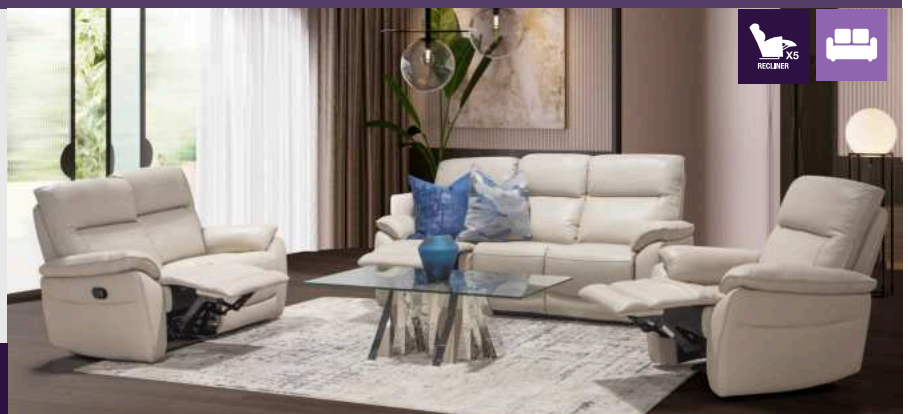

NOW **R52 999** WAS R65 999 SAVE R13 000

THE ATLANTIC LOUNGE SUITE

100% GENUINE LEATHER
3 PIECE 5 ACTION RECLINER LOUNGE SUITE

AVAILABLE IN:
LIGHT GREY | STEEL | TAN | YELLOW
ACCESSORIES NOT INCLUDED