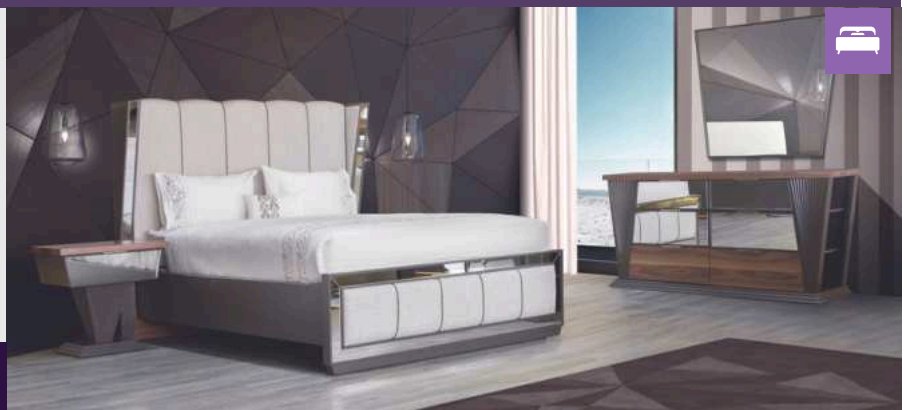

## THE VERONNA BEDROOM SUITE

3 PIECE (QXL) BEDROOM SUITE

**OPTIONAL EXTRA:**

VERONNA DRESSING  
TABLE + MIRROR **R 23 599**

**ALSO AVAILABLE IN: KXL R47 999**

ACCESSORIES NOT INCLUDED

NOW **R44 999**

WAS R55 999 SAVE R11 000