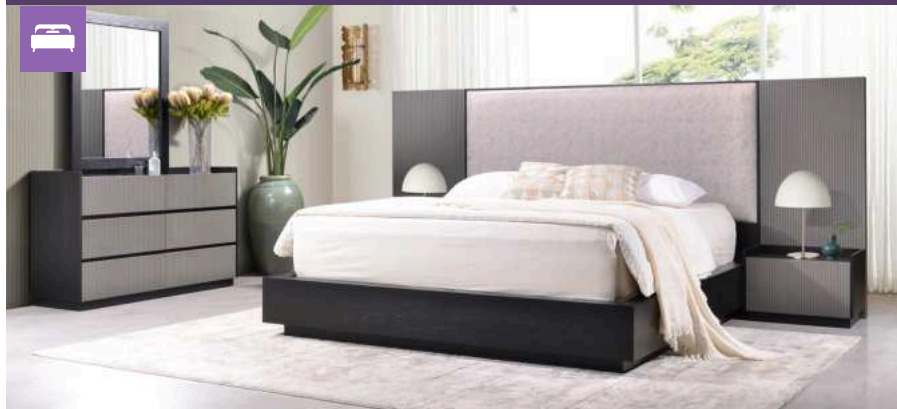

## THE SAN MARINO BEDROOM SUITE

3 PIECE (QXL) BEDROOM SUITE

**OPTIONAL EXTRA:**  
SAN MARINO DRESSING  
TABLE + MIRROR **R 13 999**

**ALSO AVAILABLE IN: KXL R22 999**

ACCESSORIES NOT INCLUDED

NOW **R21 999** WAS R26 999 SAVE R5 000

## THE SEN BEDROOM SUITE

3 PIECE (QXL) BEDROOM SUITE

**OPTIONAL EXTRA:**

SEN DRESSING

TABLE + MIRROR **R 12 999**

**ALSO AVAILABLE IN: KXL R28 999**

ACCESSORIES NOT INCLUDED

NOW **R27 999**