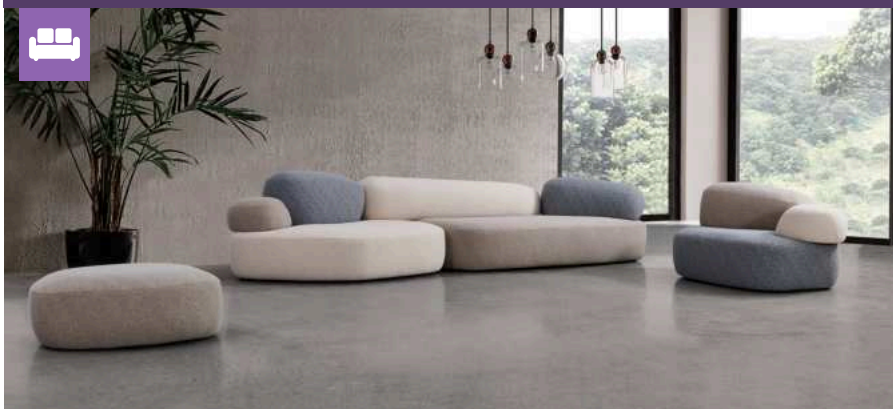

THE PEBBLE LOUNGE SUITE

4 PIECE LOUNGE SUITE WITH OTTOMAN

AVAILABLE IN:
BEIGE - GREY
ACCESSORIES NOT INCLUDED

NOW **R79 999** WAS R91 999 SAVE R12 000