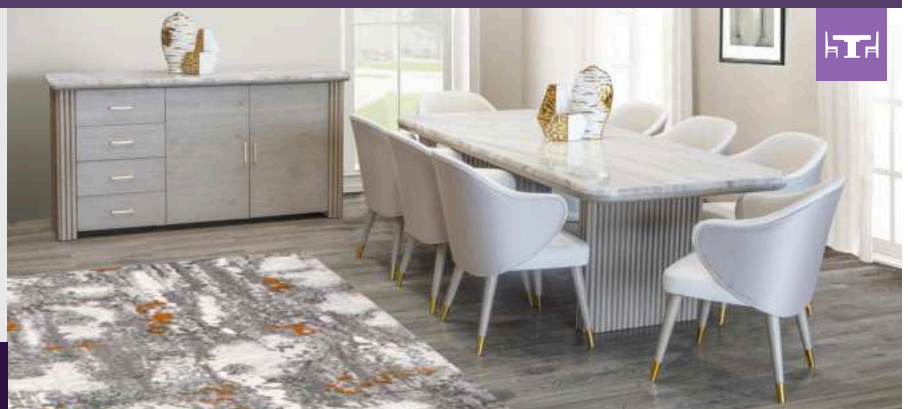

## THE TAZMYN DINING ROOM SUITE

9 PIECE DINING ROOM SUITE

**OPTIONAL EXTRA:**  
TAZMYN SIDEBOARD **R 19 999**  
ACCESSORIES NOT INCLUDED

NOW **R47 999**

WAS R59 999 **SAVE R12 000**