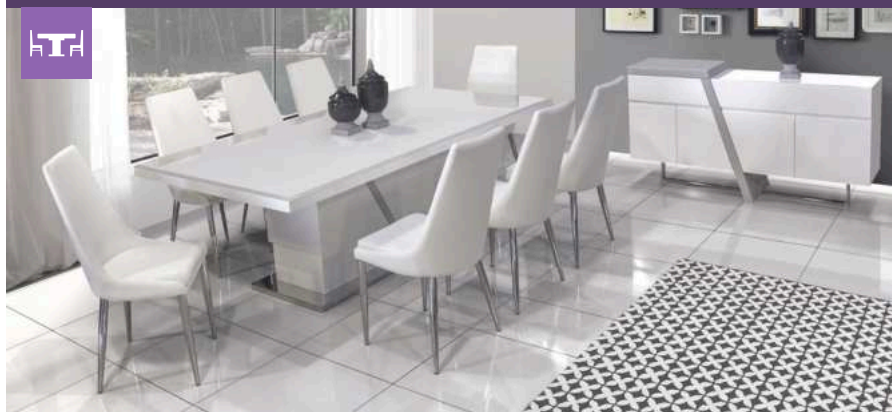

THE SAIGON DINING ROOM SUITE

9 PIECE DINING ROOM SUITE
WHITE & GREY

OPTIONAL EXTRA:
SAIGON SIDEBOARD **R11 999**
ACCESSORIES NOT INCLUDED

NOW **R31 999**

WAS R39 991 SAVE R7 992