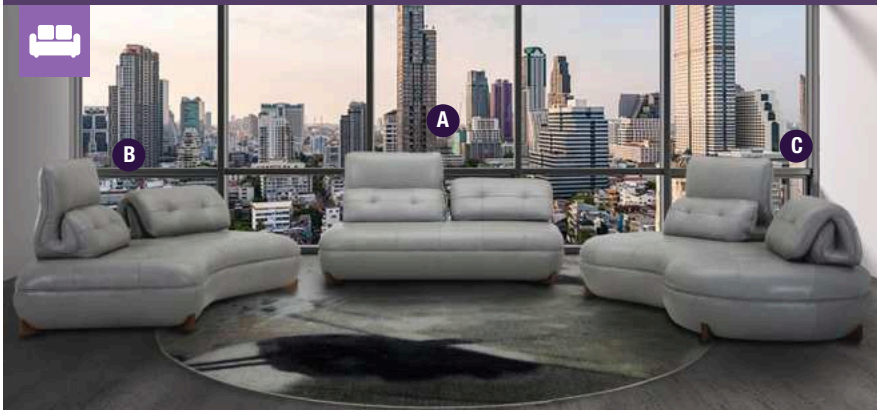

THE ODYSSEY LOUNGE SUITE

100% GENUINE LEATHER
SOFA (A) NORMAL - **R30 399**
SOFA (B) IRREGULAR SHAPE - **R32 800**
SOFA (A) NUT SHAPE - **R34 400**

AVAILABLE IN:
LIGHT GREY | SADDLE | SLATE | STONE | WHITE
ACCESSORIES NOT INCLUDED

NOW **R97 599** WAS R121 997 SAVE R24 398

THE AMBASSADOR LOUNGE SUITE

100% GENUINE LEATHER
4 POWER RECLINER LOUNGE SUITE

AVAILABLE IN:
DARK GREY | LIGHT GREY | SAND
ACCESSORIES NOT INCLUDED