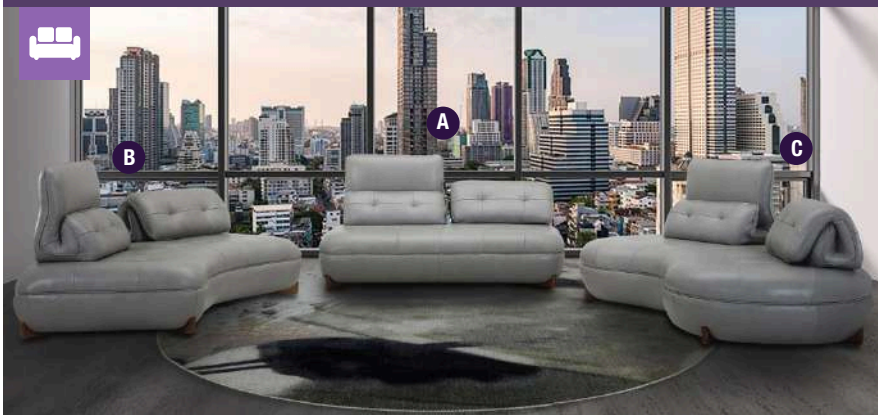

9B B 9B 9

100% GENUINE LEATHER
SOFA (A) NORMAL - **R30 399**
SOFA (B) IRREGULAR SHAPE - **R32 800**
SOFA (A) NUT SHAPE - **R34 400**

AVAILABLE IN:
LIGHT GREY | SADDLE | SLATE | STONE | WHITE
ACCESSORIES NOT INCLUDED