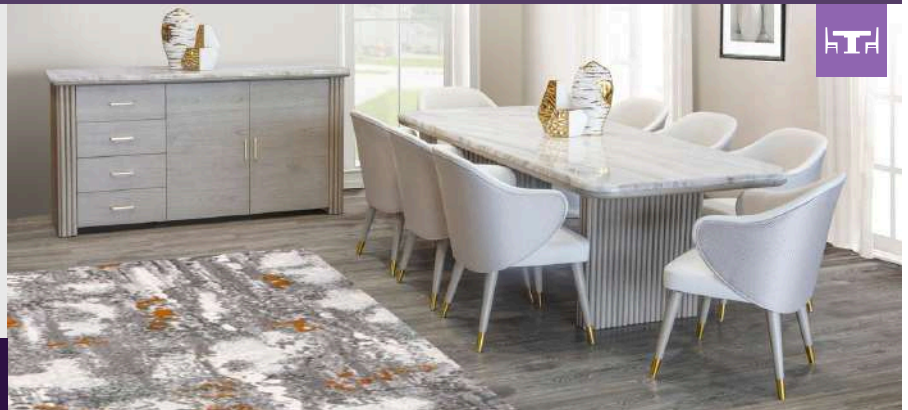

11 PIECE DINING ROOM SUITE

OPTIONAL EXTRA:
BELLA SIDEBOARD **R 11 999**
ACCESSORIES NOT INCLUDED

R45 999

C B B E N E E

B C B6 B B

9 PIECE DINING ROOM SUITE

OPTIONAL EXTRA:
TAZMYN SIDEBOARD **R 19 999**
ACCESSORIES NOT INCLUDED