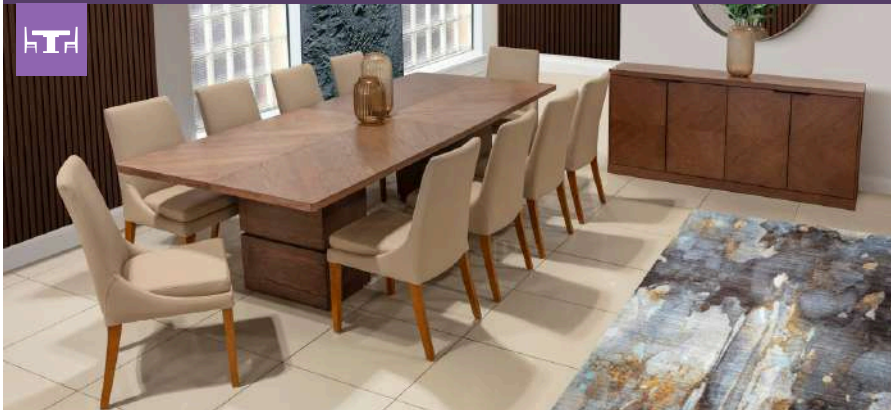

11 PIECE DINING ROOM SUITE

OPTIONAL EXTRA:
BELLA SIDEBOARD **R 11 999**
ACCESSORIES NOT INCLUDED

R45 999

C B B E N E E

B C B6 B B

9 PIECE DINING ROOM SUITE

OPTIONAL EXTRA:
TAZMYN SIDEBOARD **R 19 999**
ACCESSORIES NOT INCLUDED