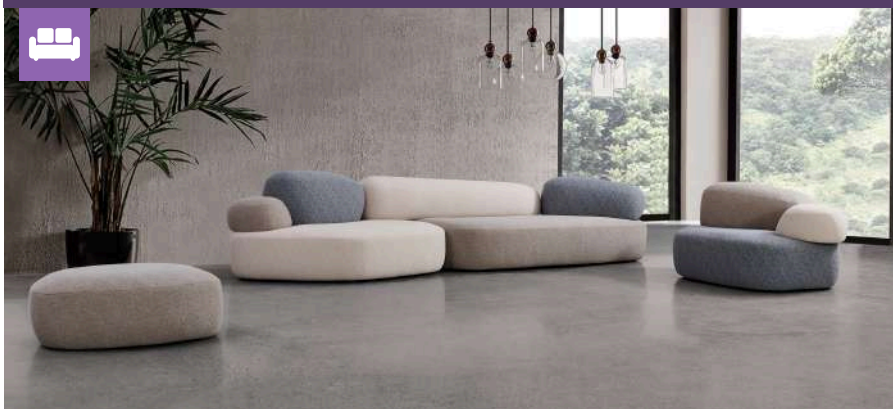

C C C

4 PIECE LOUNGE SUITE WITH OTTOMAN

C C C B
BEIGE - GREY
ACCESSORIES NOT INCLUDED

R79 999

E C C C N E E

THE SEATTLE LOUNGE SUITE

C C 1 C C
AVAILABLE IN: DARK GREY | LIGHT GREY
 ACCESSORIES NOT INCLUDED

R47 999