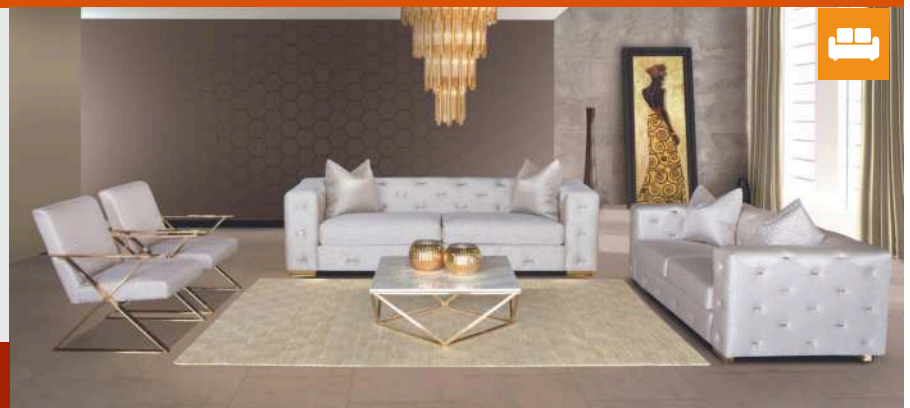

THE WESTPORT LOUNGE SUITE

3 POWER RECLINER LOUNGE SUITE

AVAILABLE IN:

CHARCOAL | TAUPE

ACCESSORIES NOT INCLUDED

NOW **R47 999** WAS R57 999 SAVE R10 000

THE LAYLA LOUNGE SUITE

AVAILABLE IN:
CHAMPAGNE | SILVER
ACCESSORIES NOT INCLUDED

NOW **R64 999** WAS R82 499 SAVE R17 500

LAYBYE'S ACCEPTED OVER 3 MONTHS

THE SENNON SOFA

AVAILABLE IN:
CHARCOAL | CREAM
ACCESSORIES NOT INCLUDED

NOW **R15 999** WAS R20 999 SAVE R5 000

THE TALLULA LOUNGE SUITE