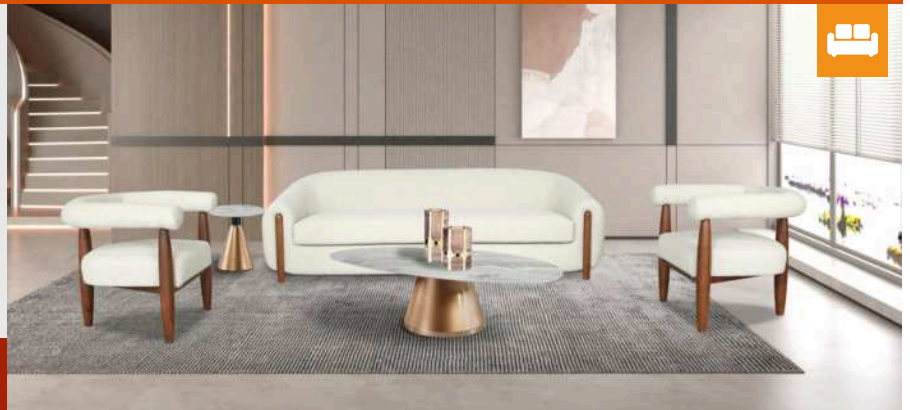

THE TALLULA LOUNGE SUITE

3 PIECE LOUNGE SUITE

AVAILABLE IN:
BEIGE
ACCESSORIES NOT INCLUDED

NOW **R35 999** WAS R43 999 SAVE R8 000